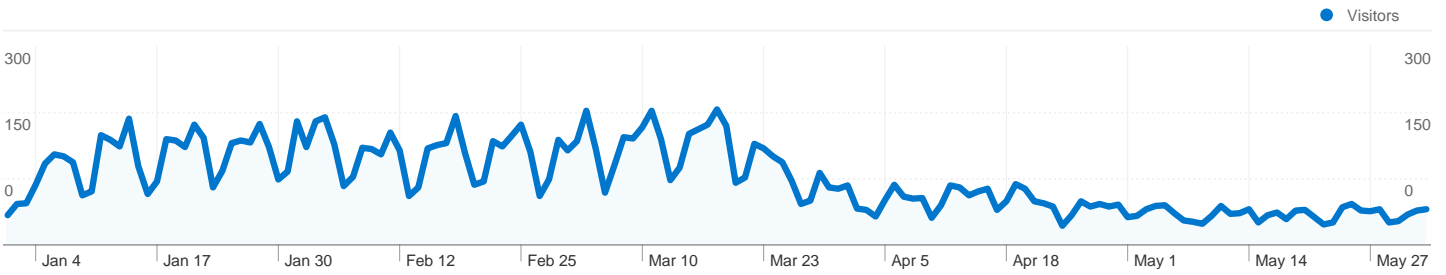

Site Usage

 **20,829** Visits

 **71.30%** Bounce Rate

 **35,595** Pageviews

 **00:01:51** Avg. Time on Site

 **1.71** Pages/Visit

 **18.67%** % New Visits

Visitors Overview

Visitors
4,424

Map Overlay

Traffic Sources Overview

Content Overview

Pages	Pageviews	% Pageviews
/	22,398	62.92%
/leagues/	2,812	7.90%
/clubs/	1,204	3.38%
/links/	613	1.72%
/gallery/	500	1.40%

4,424 people visited this site

 **20,829 Visits**

 **4,424 Absolute Unique Visitors**

 **35,595 Pageviews**

 **1.71 Average Pageviews**

 **00:01:51 Time on Site**

 **71.30% Bounce Rate**

 **18.67% New Visits**

Technical Profile

20,829 visits came from 56 countries/territories

Site Usage

Country/Territory	Visits	Pages/Visit	Avg. Time on Site	% New Visits	Bounce Rate
United Kingdom	19,511	1.73	00:01:21	18.24%	70.70%
United States	331	1.30	00:33:47	19.34%	87.31%
Kuwait	180	1.14	00:00:30	2.78%	92.78%
Italy	140	1.21	00:00:19	2.14%	87.86%
Australia	125	1.68	00:01:20	12.80%	76.00%
Netherlands	96	1.23	00:00:20	11.46%	90.62%
Germany	76	2.59	00:01:35	60.53%	44.74%
Ireland	60	1.18	00:00:23	21.67%	83.33%
China	38	1.00	00:00:00	100.00%	100.00%