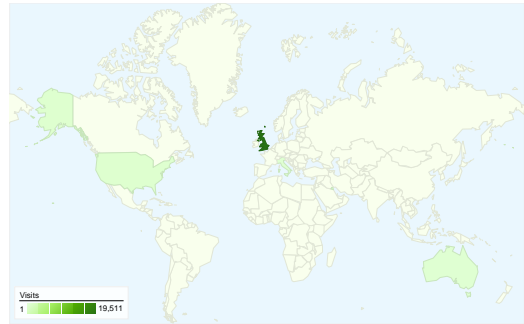

Site Usage

 **20,829** Visits

 **71.30%** Bounce Rate

 **35,595** Pageviews

 **00:01:51** Avg. Time on Site

 **1.71** Pages/Visit

 **18.67%** % New Visits

Visitors Overview

Visitors
4,424

Map Overlay

Traffic Sources Overview

Content Overview

Pages	Pageviews	% Pageviews
/	22,398	62.92%
/leagues/	2,812	7.90%
/clubs/	1,204	3.38%
/links/	613	1.72%
/gallery/	500	1.40%

4,424 people visited this site

All traffic sources sent a total of 20,829 visits

 57.92% Direct Traffic

 4.75% Referring Sites

 37.33% Search Engines

- Direct Traffic
12,064.00 (57.92%)
- Search Engines
7,775.00 (37.33%)
- Referring Sites
990.00 (4.75%)

20,829 visits came from 56 countries/territories

Site Usage

Country/Territory	Visits	Pages/Visit	Avg. Time on Site	% New Visits	Bounce Rate
United Kingdom	19,511	1.73	00:01:21	18.24%	70.70%
United States	331	1.30	00:33:47	19.34%	87.31%
Kuwait	180	1.14	00:00:30	2.78%	92.78%
Italy	140	1.21	00:00:19	2.14%	87.86%
Australia	125	1.68	00:01:20	12.80%	76.00%
Netherlands	96	1.23	00:00:20	11.46%	90.62%
Germany	76	2.59	00:01:35	60.53%	44.74%
Ireland	60	1.18	00:00:23	21.67%	83.33%
China	38	1.00	00:00:00	100.00%	100.00%