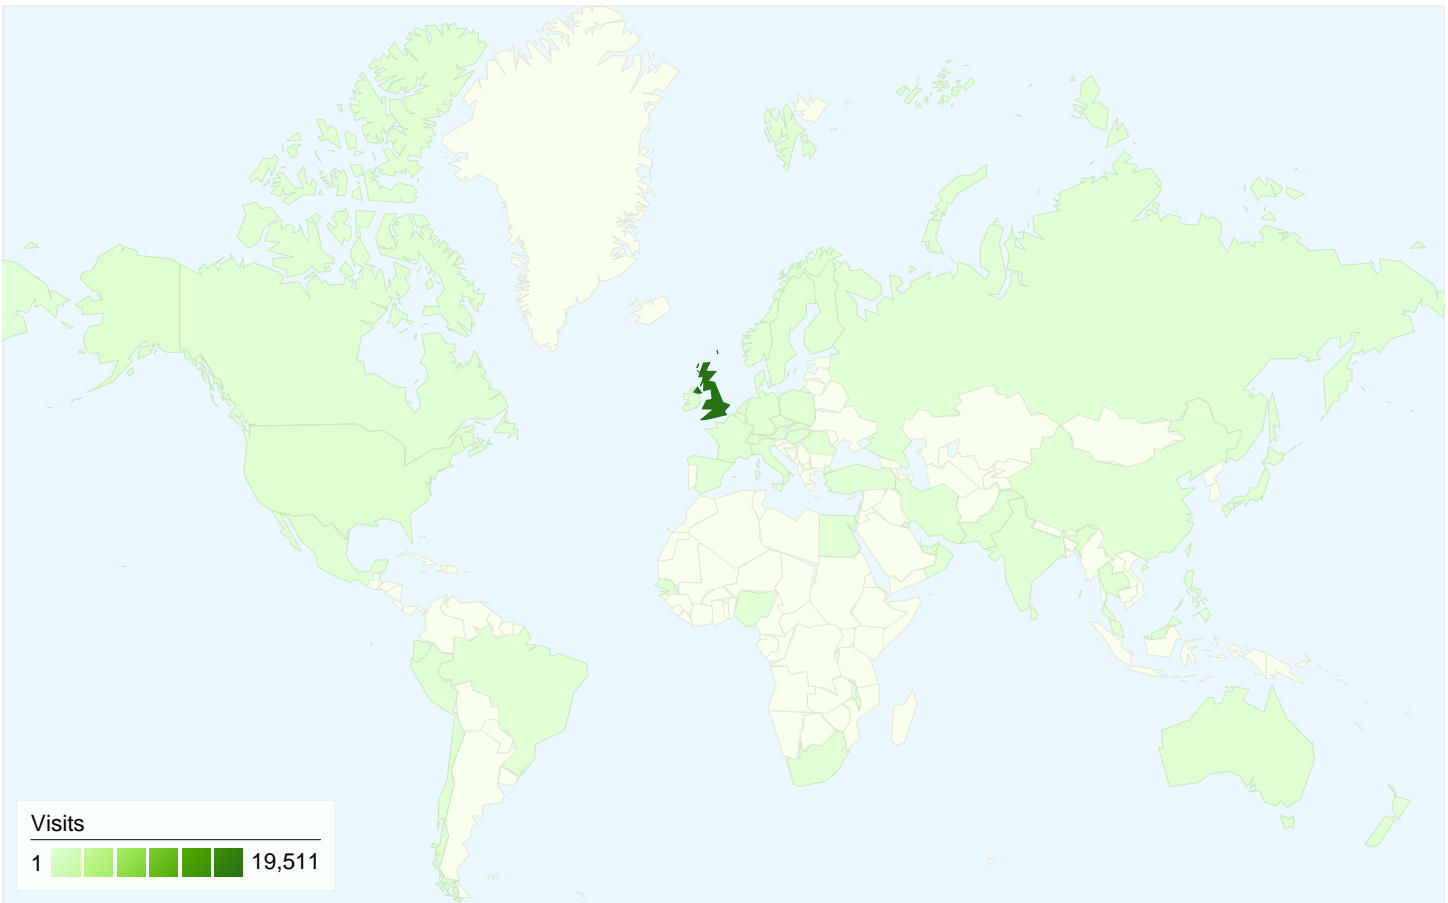

Visitors
4,424

Map Overlay

Traffic Sources Overview

Content Overview

Pages	Pageviews	% Pageviews
/	22,398	62.92%
/leagues/	2,812	7.90%
/clubs/	1,204	3.38%
/links/	613	1.72%
/gallery/	500	1.40%

4,424 people visited this site

All traffic sources sent a total of 20,829 visits

 57.92% Direct Traffic

 4.75% Referring Sites

 37.33% Search Engines

- Direct Traffic
12,064.00 (57.92%)
- Search Engines
7,775.00 (37.33%)
- Referring Sites
990.00 (4.75%)

Top Traffic Sources

Sources	Visits	% visits	Keywords	Visits	% visits
(direct) ((none))	12,064	57.92%	west squash	3,698	47.56%
google (organic)	6,476	31.09%	west of scotland squash	898	11.55%
bing (organic)	582	2.79%	westsquash	585	7.52%
yahoo (organic)	303	1.45%	west-squash.org	450	5.79%
sites.google.com (referral)	244	1.17%	west squash forum	168	2.16%

20,829 visits came from 56 countries/territories

Site Usage

Country/Territory	Visits	Pages/Visit	Avg. Time on Site	% New Visits	Bounce Rate
United Kingdom	19,511	1.73	00:01:21	18.24%	70.70%
United States	331	1.30	00:33:47	19.34%	87.31%
Kuwait	180	1.14	00:00:30	2.78%	92.78%
Italy	140	1.21	00:00:19	2.14%	87.86%
Australia	125	1.68	00:01:20	12.80%	76.00%
Netherlands	96	1.23	00:00:20	11.46%	90.62%
Germany	76	2.59	00:01:35	60.53%	44.74%
Ireland	60	1.18	00:00:23	21.67%	83.33%
China	38	1.00	00:00:00	100.00%	100.00%