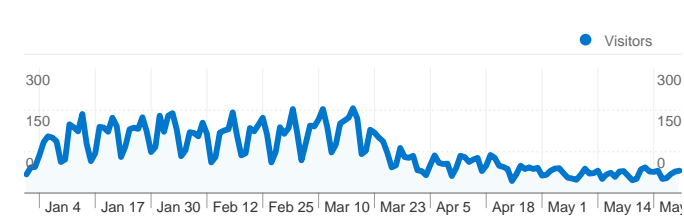

Site Usage

 **20,829** Visits

 **71.30%** Bounce Rate

 **35,595** Pageviews

 **00:01:51** Avg. Time on Site

 **1.71** Pages/Visit

 **18.67%** % New Visits

Visitors Overview

Visitors
4,424

Map Overlay

Traffic Sources Overview

Content Overview

Pages	Pageviews	% Pageviews
/	22,398	62.92%
/leagues/	2,812	7.90%
/clubs/	1,204	3.38%
/links/	613	1.72%
/gallery/	500	1.40%

4,424 people visited this site

 **20,829 Visits**

 **4,424 Absolute Unique Visitors**

 **35,595 Pageviews**

 **1.71 Average Pageviews**

 **00:01:51 Time on Site**

 **71.30% Bounce Rate**

 **18.67% New Visits**

Technical Profile

20,829 visits came from 56 countries/territories

Site Usage

Country/Territory	Visits	Pages/Visit	Avg. Time on Site	% New Visits	Bounce Rate
United Kingdom	19,511	1.73	00:01:21	18.24%	70.70%
United States	331	1.30	00:33:47	19.34%	87.31%
Kuwait	180	1.14	00:00:30	2.78%	92.78%
Italy	140	1.21	00:00:19	2.14%	87.86%
Australia	125	1.68	00:01:20	12.80%	76.00%
Netherlands	96	1.23	00:00:20	11.46%	90.62%
Germany	76	2.59	00:01:35	60.53%	44.74%
Ireland	60	1.18	00:00:23	21.67%	83.33%
China	38	1.00	00:00:00	100.00%	100.00%