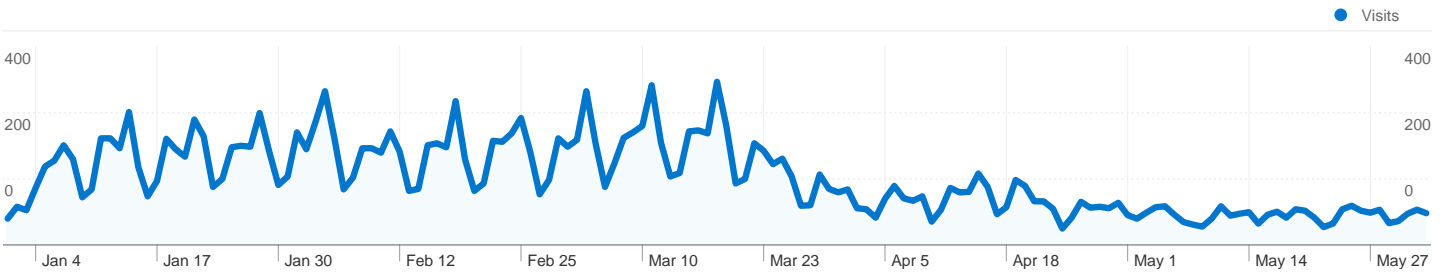

Site Usage

 **20,829** Visits

 **71.30%** Bounce Rate

 **35,595** Pageviews

 **00:01:51** Avg. Time on Site

 **1.71** Pages/Visit

 **18.67%** % New Visits

Visitors Overview

 **20,829 Visits**

 **4,424 Absolute Unique Visitors**

 **35,595 Pageviews**

 **1.71 Average Pageviews**

 **00:01:51 Time on Site**

 **71.30% Bounce Rate**

 **18.67% New Visits**

Technical Profile

All traffic sources sent a total of 20,829 visits

 57.92% Direct Traffic

 4.75% Referring Sites

 37.33% Search Engines

- Direct Traffic
12,064.00 (57.92%)
- Search Engines
7,775.00 (37.33%)
- Referring Sites
990.00 (4.75%)

20,829 visits came from 56 countries/territories

Site Usage

Country/Territory	Visits	Pages/Visit	Avg. Time on Site	% New Visits	Bounce Rate
United Kingdom	19,511	1.73	00:01:21	18.24%	70.70%
United States	331	1.30	00:33:47	19.34%	87.31%
Kuwait	180	1.14	00:00:30	2.78%	92.78%
Italy	140	1.21	00:00:19	2.14%	87.86%
Australia	125	1.68	00:01:20	12.80%	76.00%
Netherlands	96	1.23	00:00:20	11.46%	90.62%
Germany	76	2.59	00:01:35	60.53%	44.74%
Ireland	60	1.18	00:00:23	21.67%	83.33%
China	38	1.00	00:00:00	100.00%	100.00%