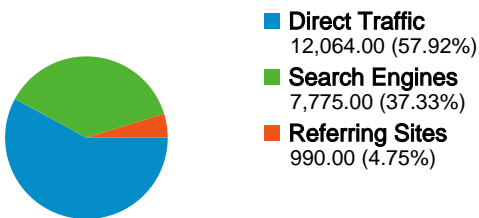

Site Usage

 **20,829** Visits

 **71.30%** Bounce Rate

 **35,595** Pageviews

 **00:01:51** Avg. Time on Site

 **1.71** Pages/Visit

 **18.67%** % New Visits

Visitors Overview

Visitors
4,424

Map Overlay

Traffic Sources Overview

Content Overview

Pages	Pageviews	% Pageviews
/	22,398	62.92%
/leagues/	2,812	7.90%
/clubs/	1,204	3.38%
/links/	613	1.72%
/gallery/	500	1.40%

4,424 people visited this site

All traffic sources sent a total of 20,829 visits

 57.92% Direct Traffic

 4.75% Referring Sites

 37.33% Search Engines

- Direct Traffic
12,064.00 (57.92%)
- Search Engines
7,775.00 (37.33%)
- Referring Sites
990.00 (4.75%)

20,829 visits came from 56 countries/territories

Site Usage

Country/Territory	Visits	Pages/Visit	Avg. Time on Site	% New Visits	Bounce Rate
United Kingdom	19,511	1.73	00:01:21	18.24%	70.70%
United States	331	1.30	00:33:47	19.34%	87.31%
Kuwait	180	1.14	00:00:30	2.78%	92.78%
Italy	140	1.21	00:00:19	2.14%	87.86%
Australia	125	1.68	00:01:20	12.80%	76.00%
Netherlands	96	1.23	00:00:20	11.46%	90.62%
Germany	76	2.59	00:01:35	60.53%	44.74%
Ireland	60	1.18	00:00:23	21.67%	83.33%
China	38	1.00	00:00:00	100.00%	100.00%